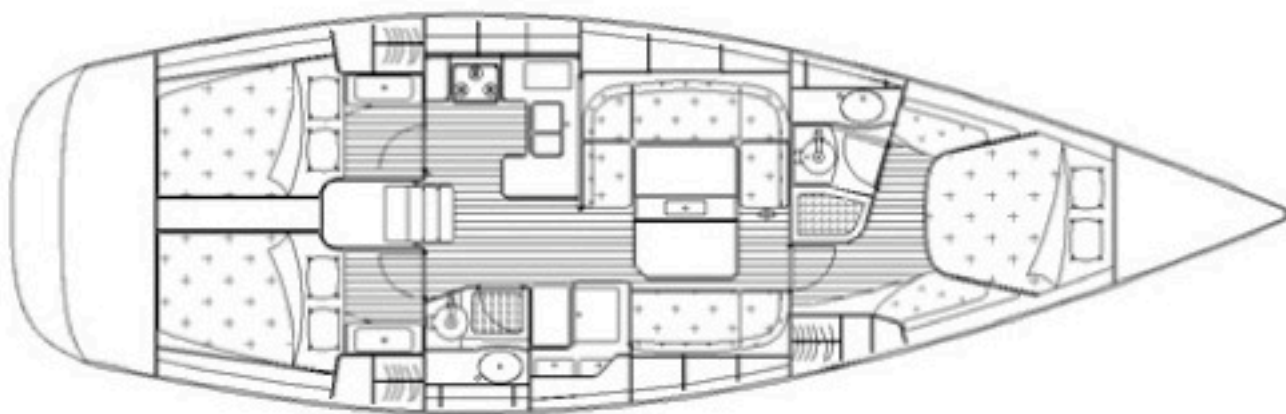

Cabin layout

grand soleil **45'**